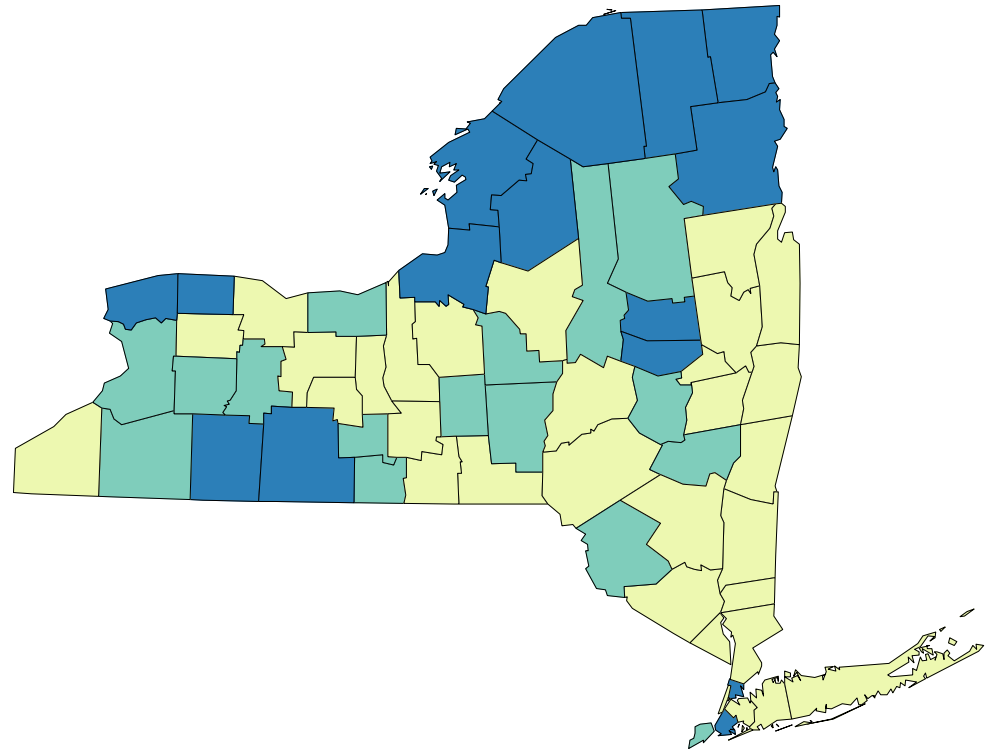

New York State: 4.7

Unemployed

Percentage of the Labor Force
2005-2007

Percent Unemployed
Counties Are Shaded Based On Quartile Distribution