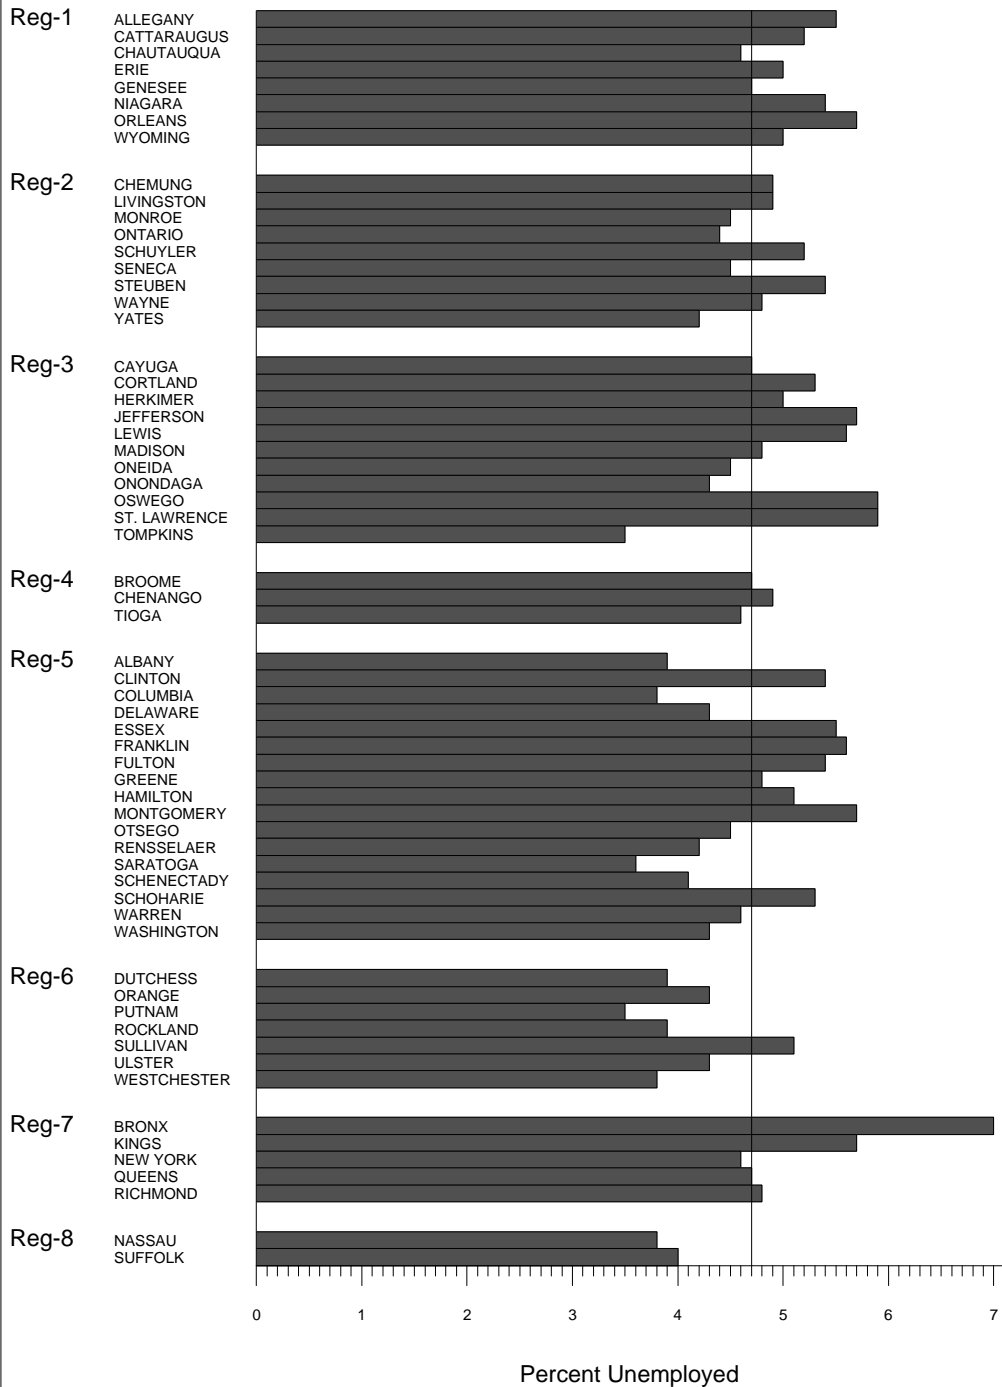

New York State: 4.7

Unemployed

Percentage of the Labor Force
2005-2007

Percent Unemployed
Counties Are Shaded Based On Quartile Distribution